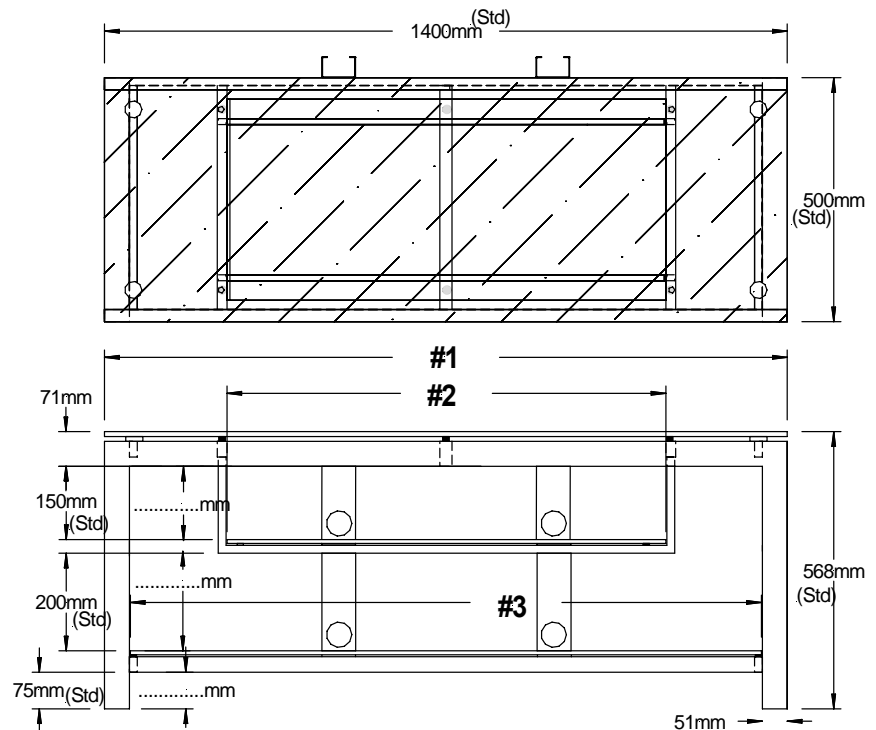

Cable Channel

Fitted to rear of rack. * Yes No
(448mm)

* Will incur extra cost

A Division of CMP Ironcraft

soundcreations
hi-fi furniture

Glass Shelves

Standard W x D	Custom Size W x D
#1. 1400x500
#2. 900x412
#3. 1293x497