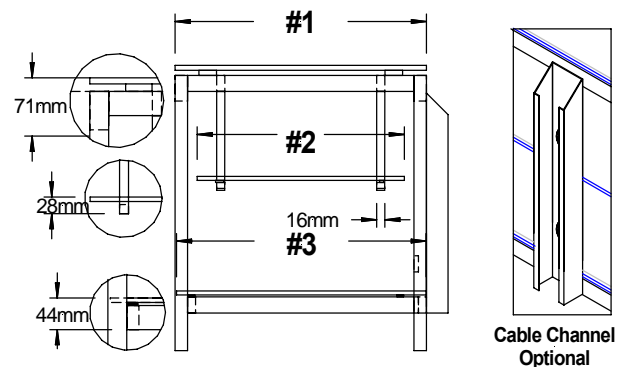

Cable Channel

Fitted to rear of rack. * Yes No
(448mm)

* Will incur extra cost

A Division of CMP Ironcraft

soundcreations
hi-fi furniture

Glass Shelves

Standard W x D	Custom Size W x D
#1. 1400x500
#2. 900x412
#3. 1293x497