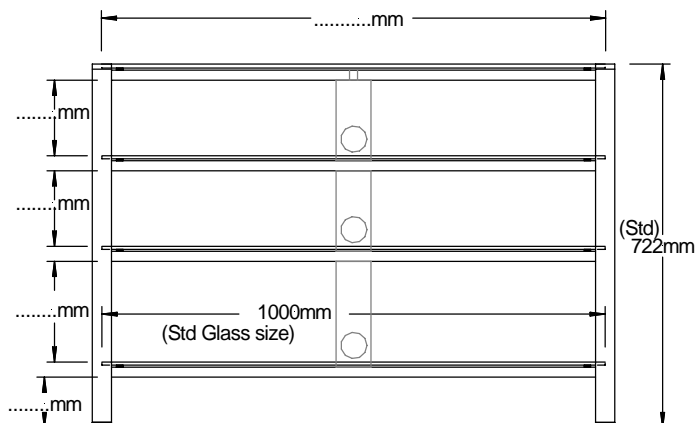

Glass Thickness Tick

Top Shelf 8mm Standard

Other Specify*

(Recomend increase thickness if equipment is heavy)

Foot Options Tick

Spikes (adds 15-40mm to height)

Glides (adds 0-30mm " ")

Black Castors* (adds 55mm " ")

Chrome Castors* (adds 75mm " ")

Cable Channel

Fitted to rear of rack * Yes.... No.....
(610 mm)

* Will incur extra cost

**Cable Channel
Optional**

A Division of CMP Ironcraft

soundcreations
hi-fi furniture

25 Ethel Street, Morningside
P.O. Box 56 453, Dominion Rd
Auckland, New Zealand
Tel: 64 9 849 6761
Fax: 64 9 849 6751
info@soundcreations.co.nz
www.soundcreations.co.nz