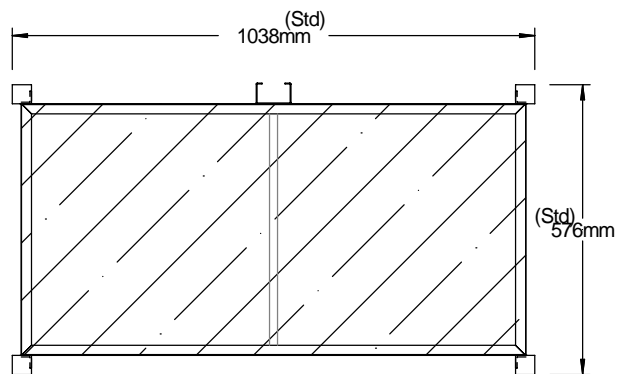

Glass Thickness Tick

Top Shelf 8mm Standard

Other Specify*

(Recomend increase thickness if equipment is heavy)

Foot Options Tick

Spikes (adds 15-40mm to height)

Glides (adds 0-30mm " ")

Black Castors* (adds 55mm " ")

Chrome Castors* (adds 75mm " ")

Cable Channel

Fitted to rear of rack * Yes.... No.....
(610 mm)

* Will incur extra cost

**Cable Channel
Optional**

A Division of CMP Ironcraft

soundcreations
hi-fi furniture

25 Ethel Street, Morningside
P.O. Box 56 453, Dominion Rd
Auckland, New Zealand
Tel: 64 9 849 6761
Fax: 64 9 849 6751
info@soundcreations.co.nz
www.soundcreations.co.nz