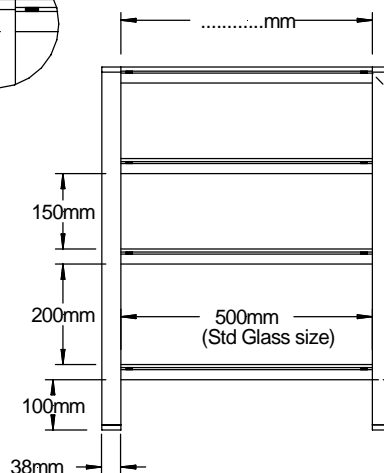

Glass Thickness Tick

Top Shelf 8mm Standard

Other Specify*

(Recomend increase thickness if equipment is heavy)

Foot Options Tick

Spikes (adds 15-40mm to height)

Glides (adds 0-30mm " ")

Black Castors* (adds 55mm " ")

Chrome Castors* (adds 75mm " ")

Cable Channel

Fitted to rear of rack * Yes.... No.....
(610 mm)

* Will incur extra cost

**Cable Channel
Optional**

A Division of CMP Ironcraft

soundcreations
hi-fi furniture

25 Ethel Street, Morningside
P.O. Box 56 453, Dominion Rd
Auckland, New Zealand
Tel: 64 9 849 6761
Fax: 64 9 849 6751
info@soundcreations.co.nz
www.soundcreations.co.nz